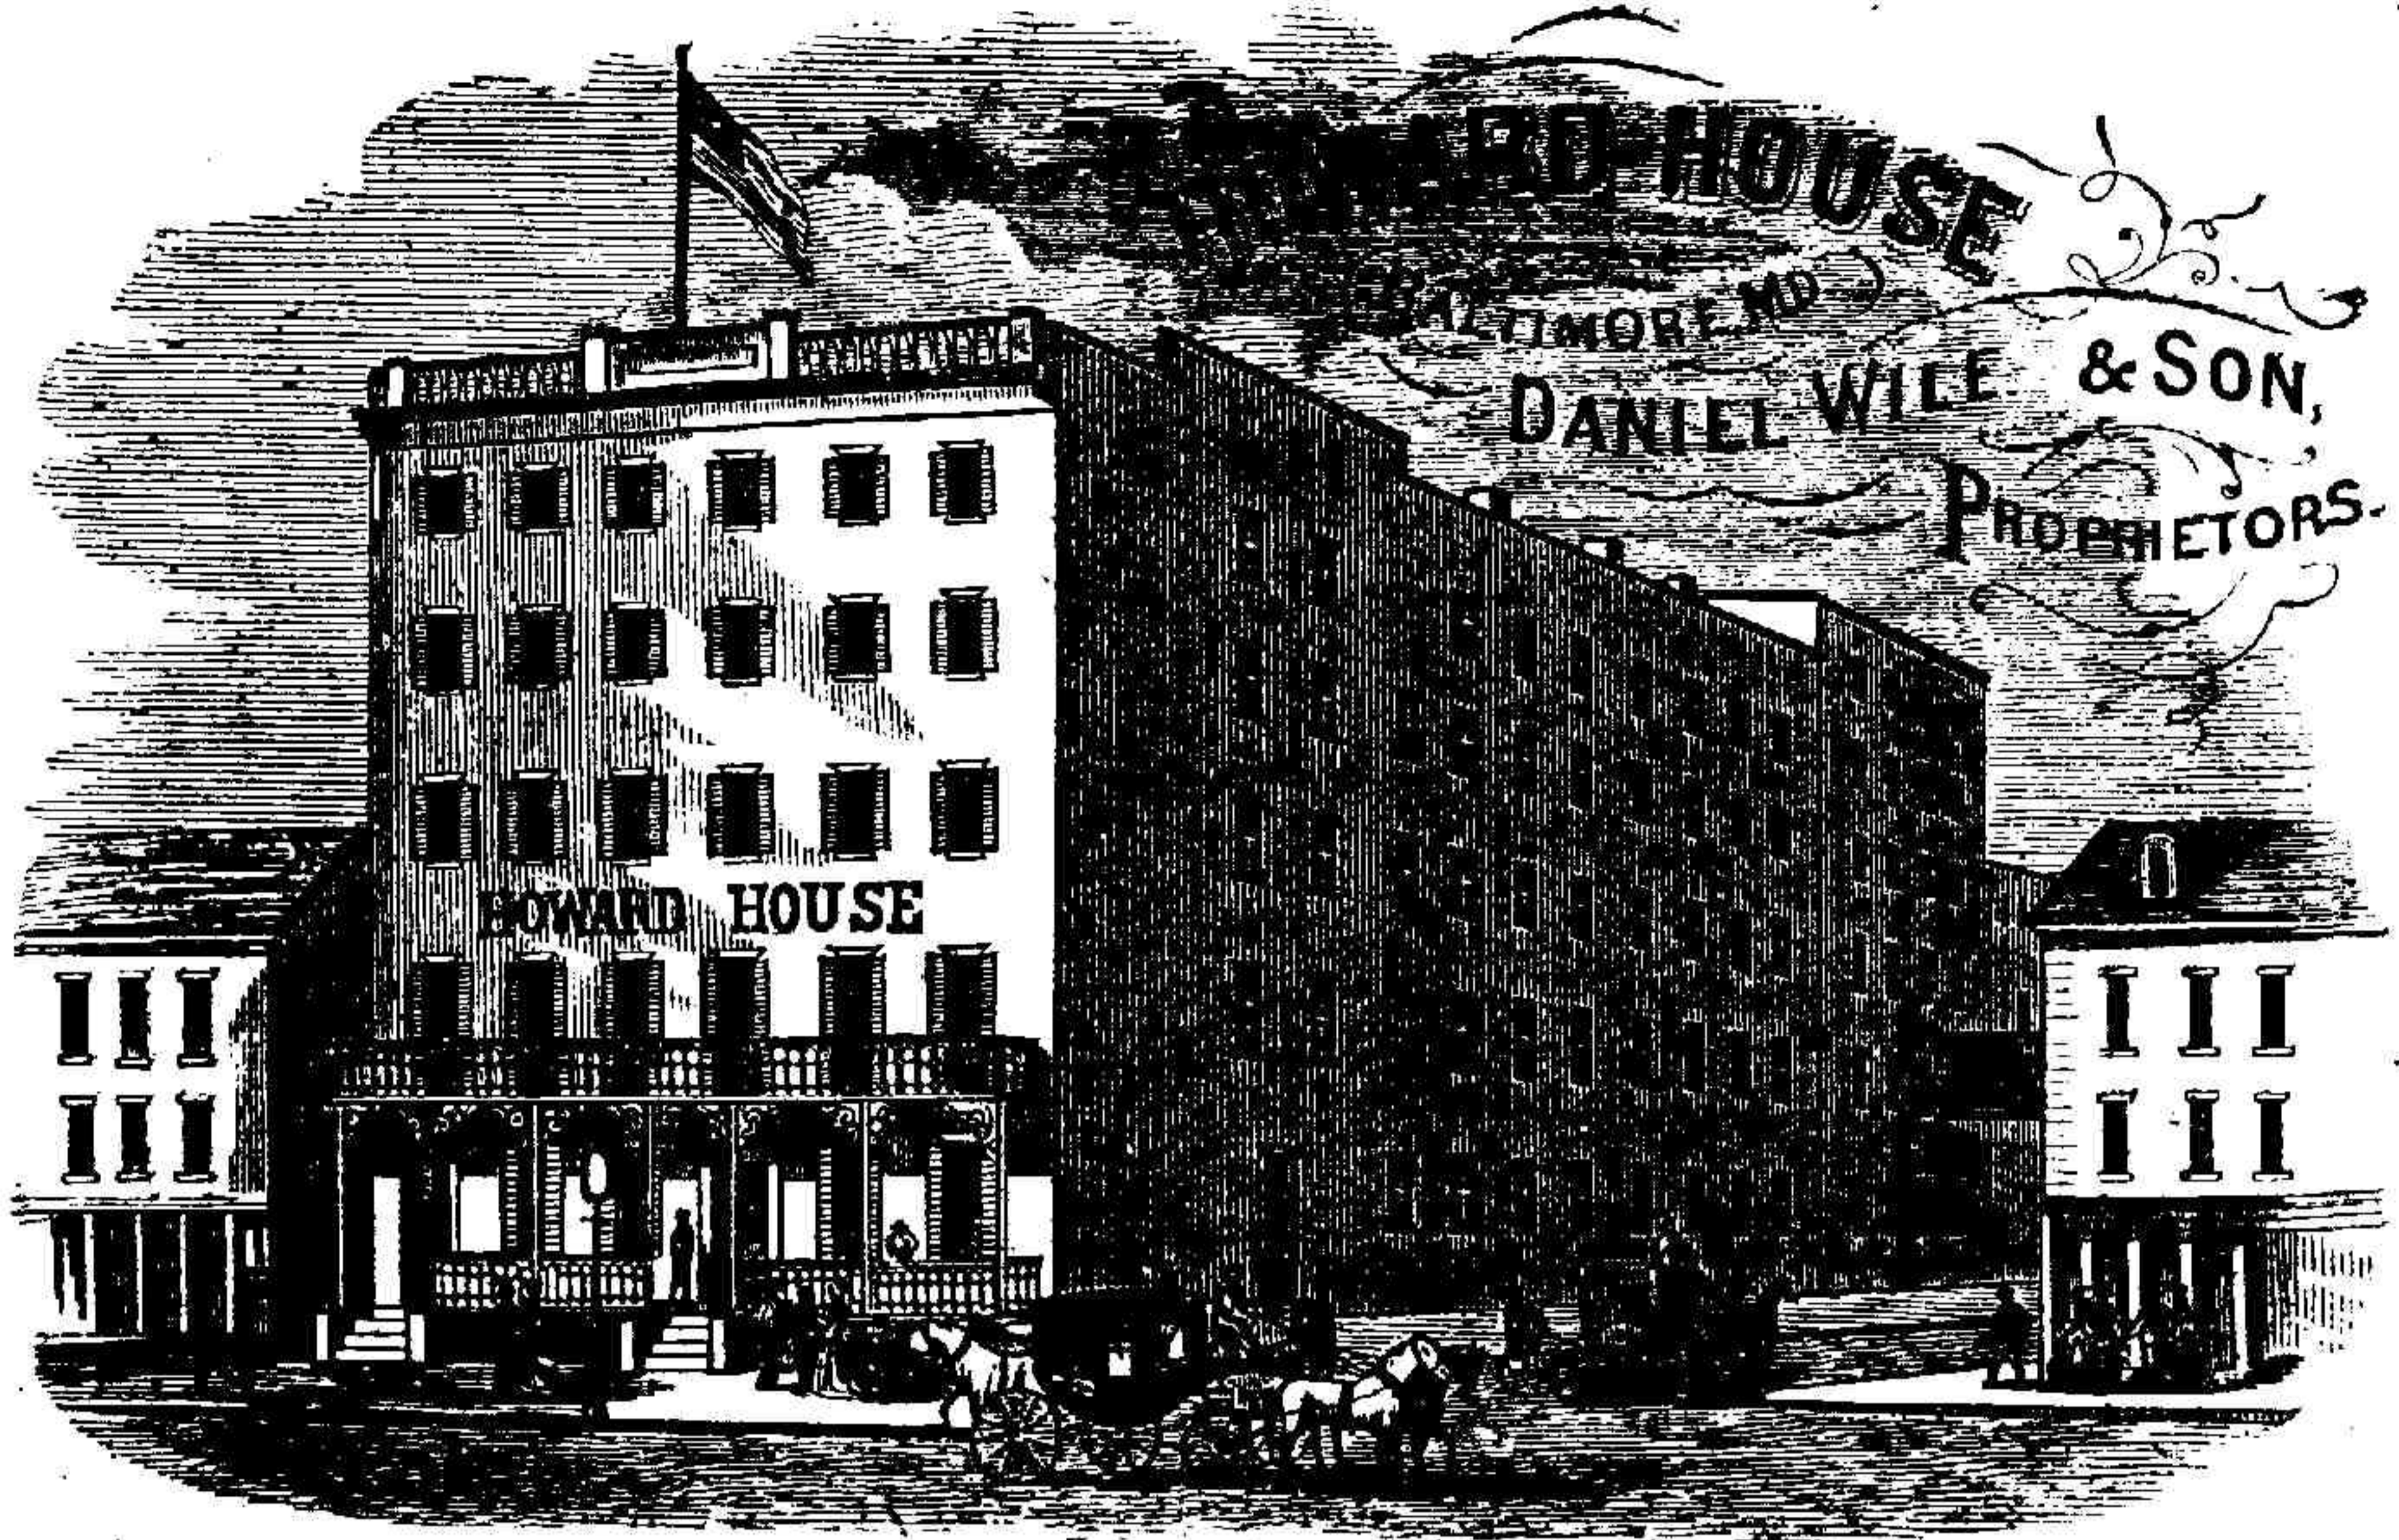

HOWARD HOUSE,

HOWARD ST., NEAR BALTIMORE ST., BALTIMORE, MD.

BOARD, \$2.50 PER DAY.

SATTLER & CO.

Dealers in

Standard Whiskies,

PROPRIETORS OF THE

PICKWICK CLUB WHISKEY,