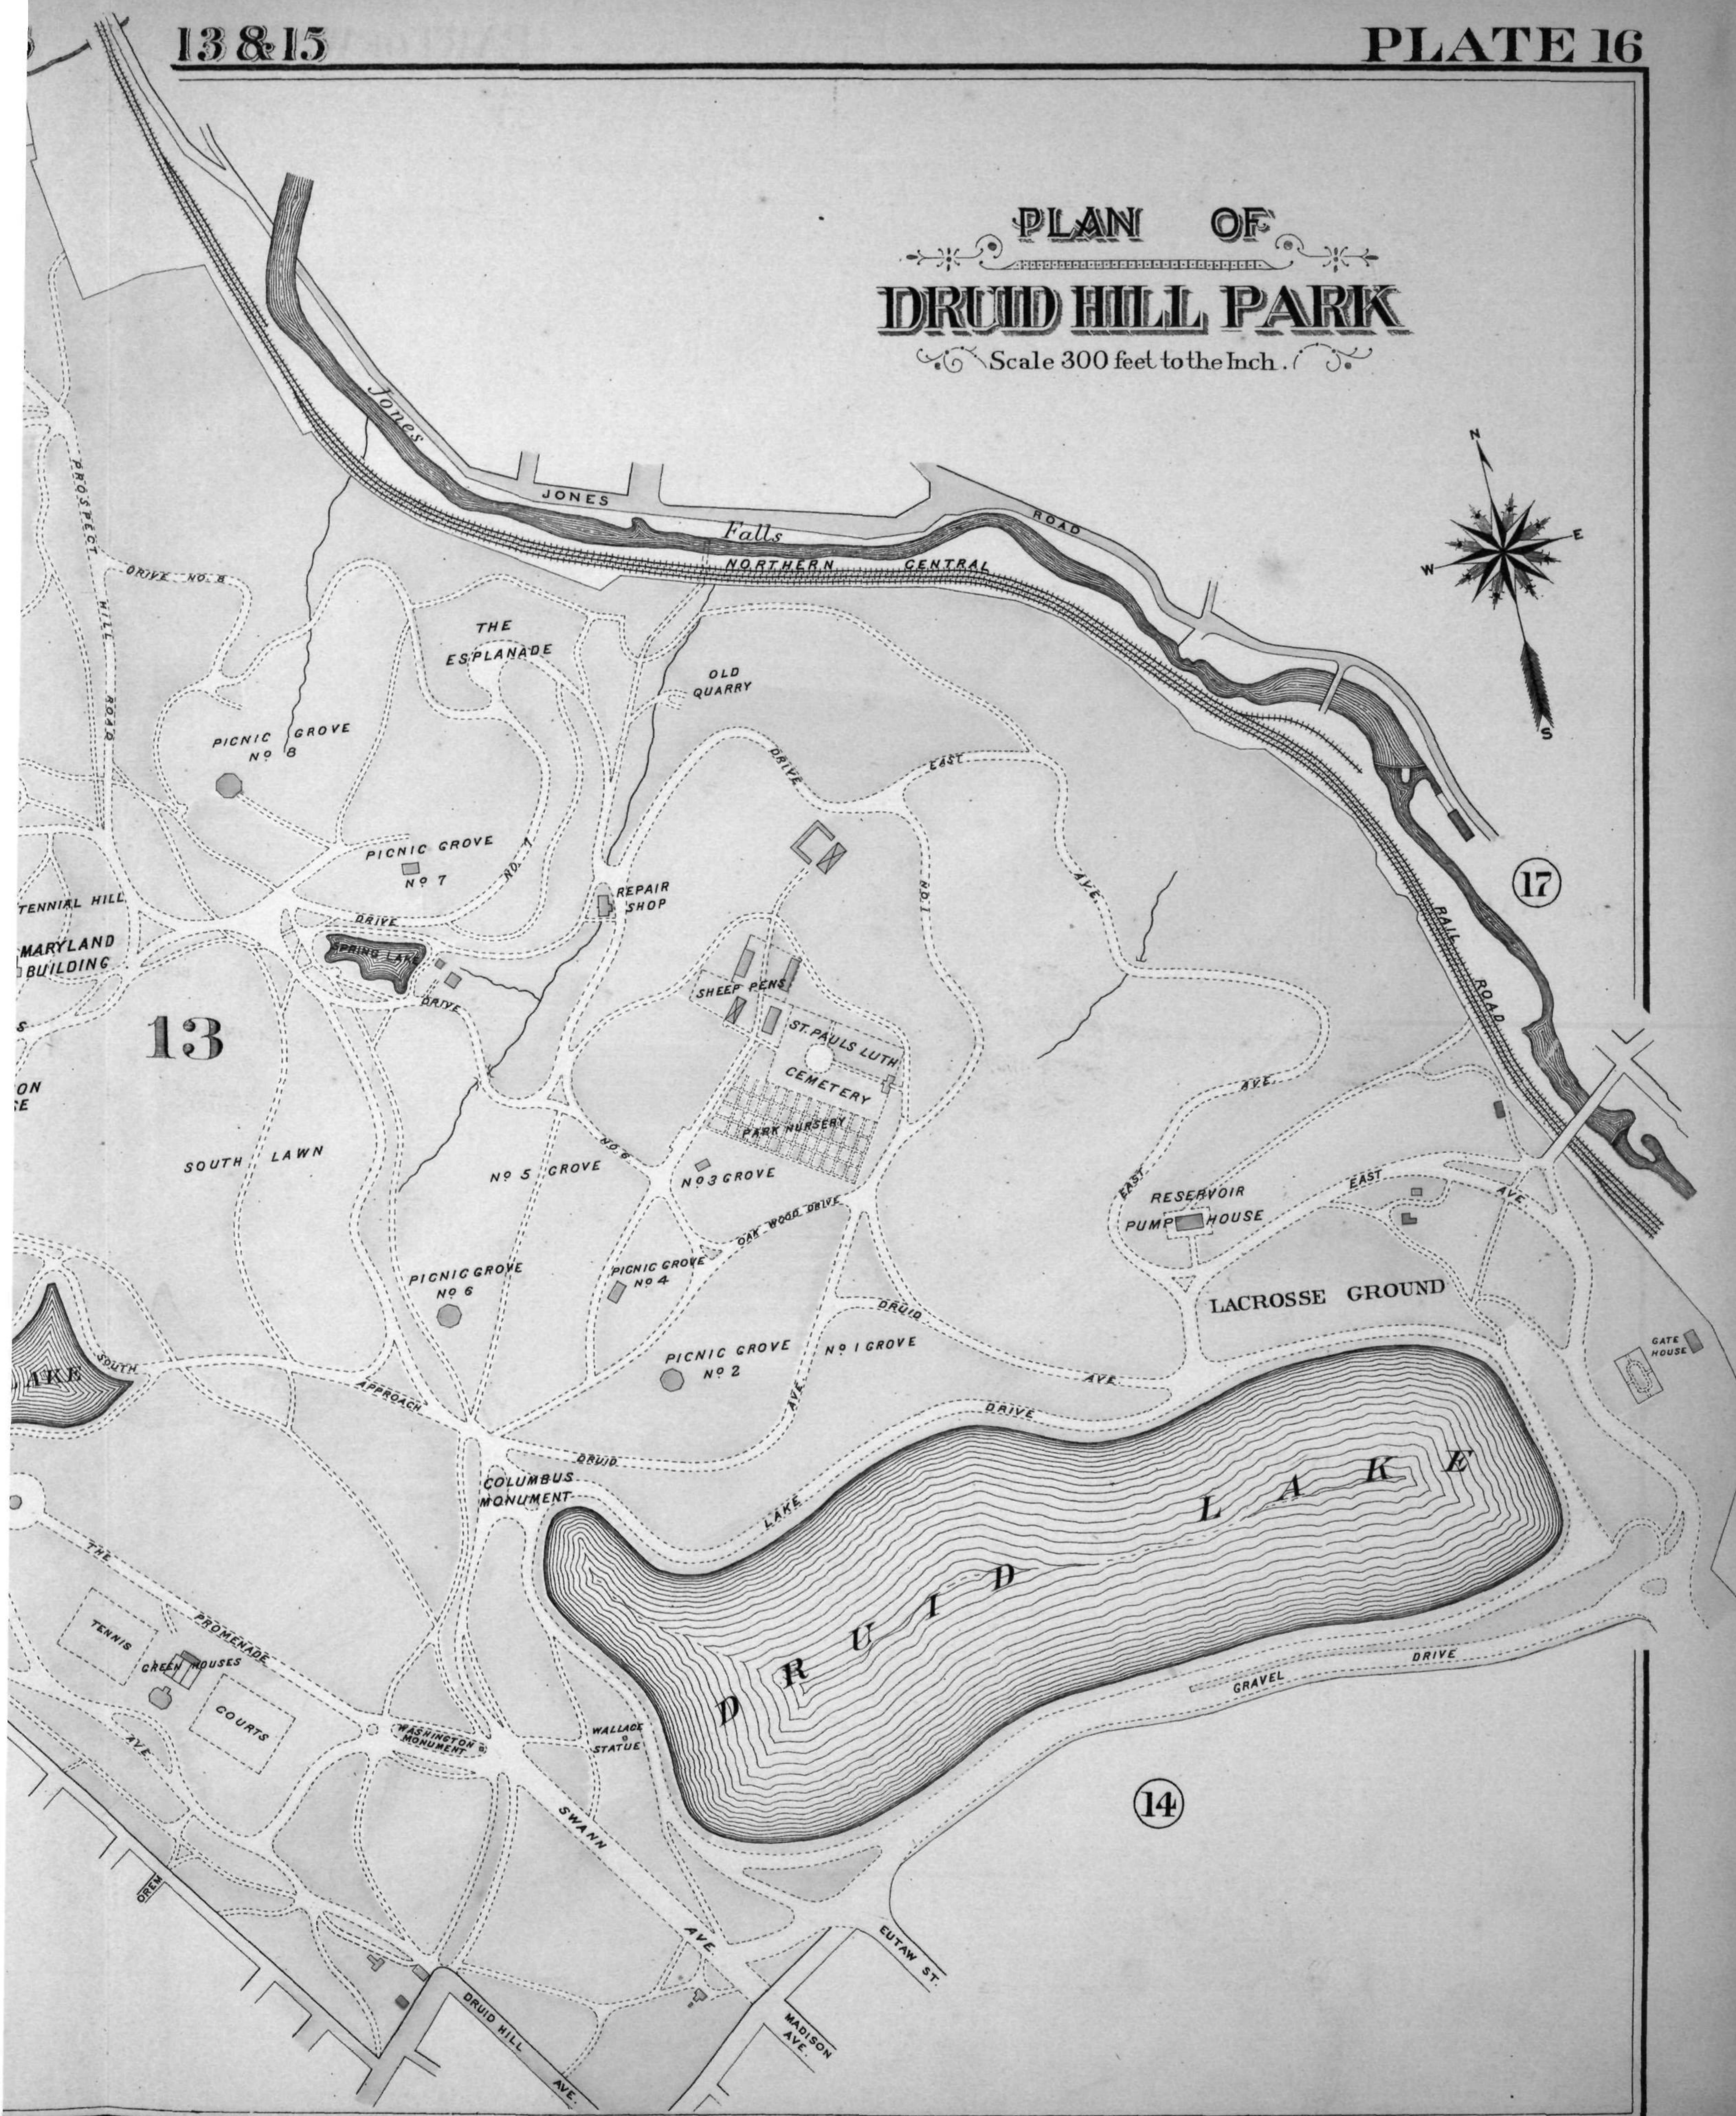

PLAN OF DRUID HILL PARK

Scale 300 feet to the Inch.

13

17

14